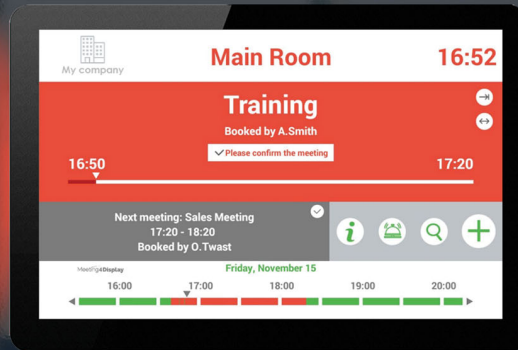

# SHARP

Be Original.

MEETING ROOM MANAGER  
[RZ-E302]

## SHARP MEETING ROOM MANAGER

The all-new **RZ-E302** is the perfect solution for everyday meeting room booking requirements. This innovative 10.1" energy efficient touch screen display can be easily mounted on meeting room walls or any flat surfaces.

### Room Booking Software

Meeting4Display is a simple and intuitive room booking solution, ensuring a successful user experience as well as optimized meeting room management.

Meeting4Display offers several ways of searching and finding a room, allowing users to choose the best-suited option. They can then manage room resources through its concierge features.