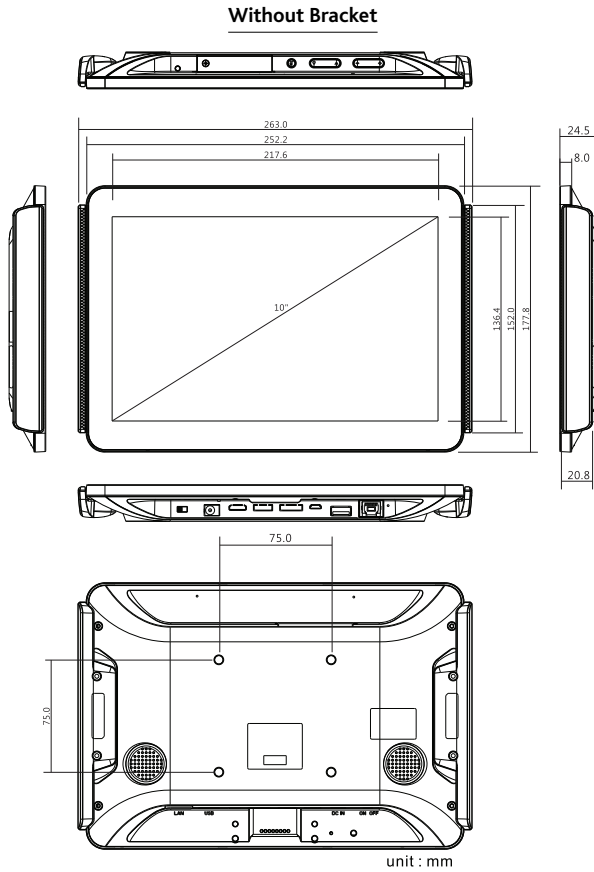

## 10.1" TFT Display

10.1 inches : 1280x800 (16:10) (WSVGA) Display with meeting room availability indicators via outside LED light bar

### Dimensions (Units in mm)