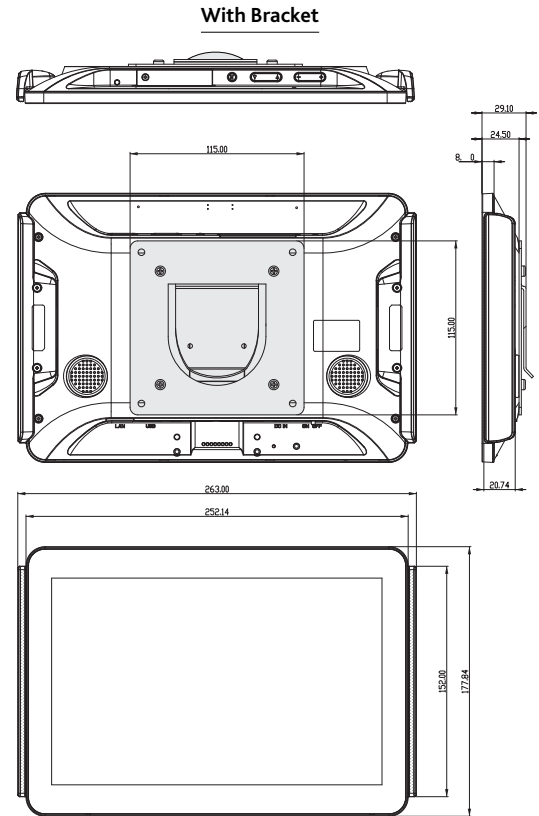

Benefits

- Quick and easy installation and configuration (configure the server in 30 minutes)
- User-friendly interface
- Centralized management
- Secure HTTPS communication with mail servers
- Search and book a room via a mobile app